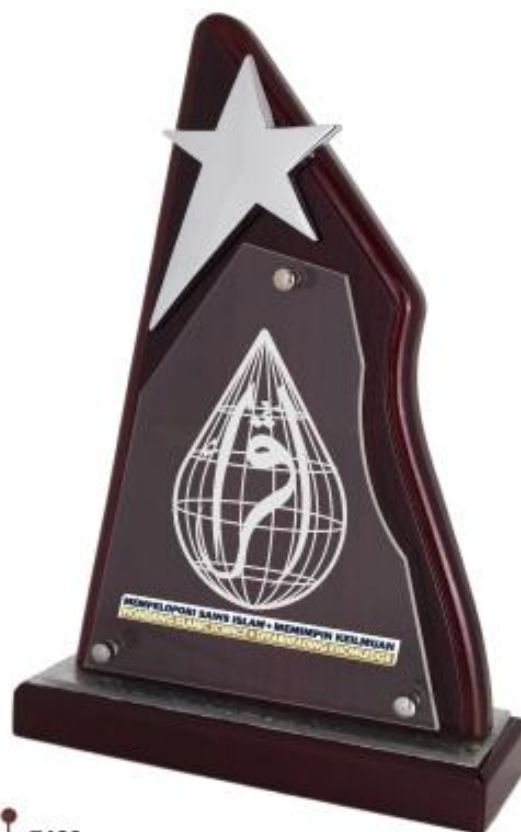

# EXCLUSIVE WOODEN SOUVENIRS

White Silver Trophy

Crystal Clock Series

Color Crystal Awards

2D & 3D Inner Laser Awards

UV-LED Embos Printing Awards

Modern Wooden Awards

Metal Hanging Medals

Accessory & Special Made

7122 220mm x 155mm x 55mm

WOODEN AWARDS

7123 245mm x 165mm x 55mm

WOODEN AWARDS

7124 220mm x 150mm x 55mm

WOODEN AWARDS

7125 220mm x 170mm x 55mm