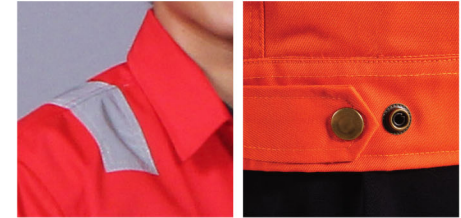

VS4111
YELLOW

VS4111 (BACK)
YELLOW

SAFETY VEST

MATERIAL : 100% POLYESTER
SIZE : FREE SIZE

REFLECTIVE JACKET

MATERIAL : TC DRILL
SIZE : S - 4XL

JK8123
DARK GREEN

JK8124
ORANGE