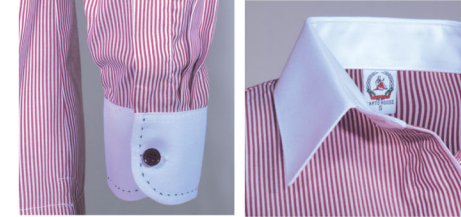

MS0120
RED / WHITE