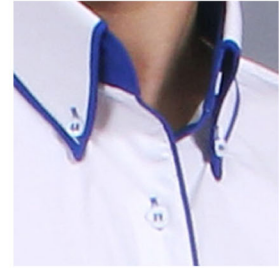

Our consistent good quality & on-time deliveries have earned us a trust worthy and reliable reputation.

SHIRT

MATERIAL : PIN POINT
SIZE : S - 5XL

FM8180
WHITE / APPLE GREEN

FM8181
WHITE / GREY

FM8182
WHITE / ROYAL BLUE