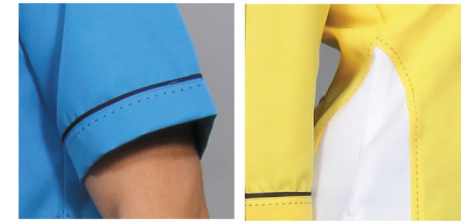

F1 SHIRT

MATERIAL : POLY SOFT
SIZE : S - 3XL